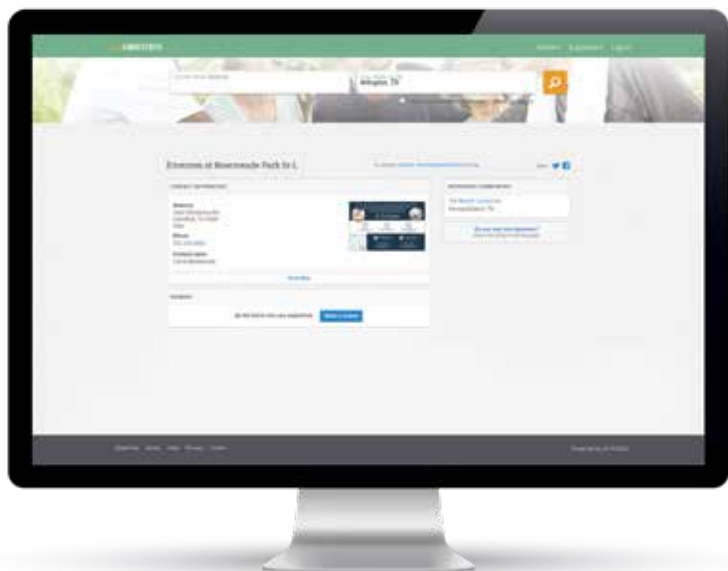

You Get More Than Just a Printed Ad WITH A LOCAL LISTING ON OURSENIORCENTER.COM

Your ad is listed as a supporter and linked to your business website. Your listing page is easy to customize. You can include further information about your business, links, pictures, videos and printable coupons. **OurSeniorCenter.com** is a recognized and successful community directory service that Google knows and trusts. Your affiliation with it increases your business website rankings.